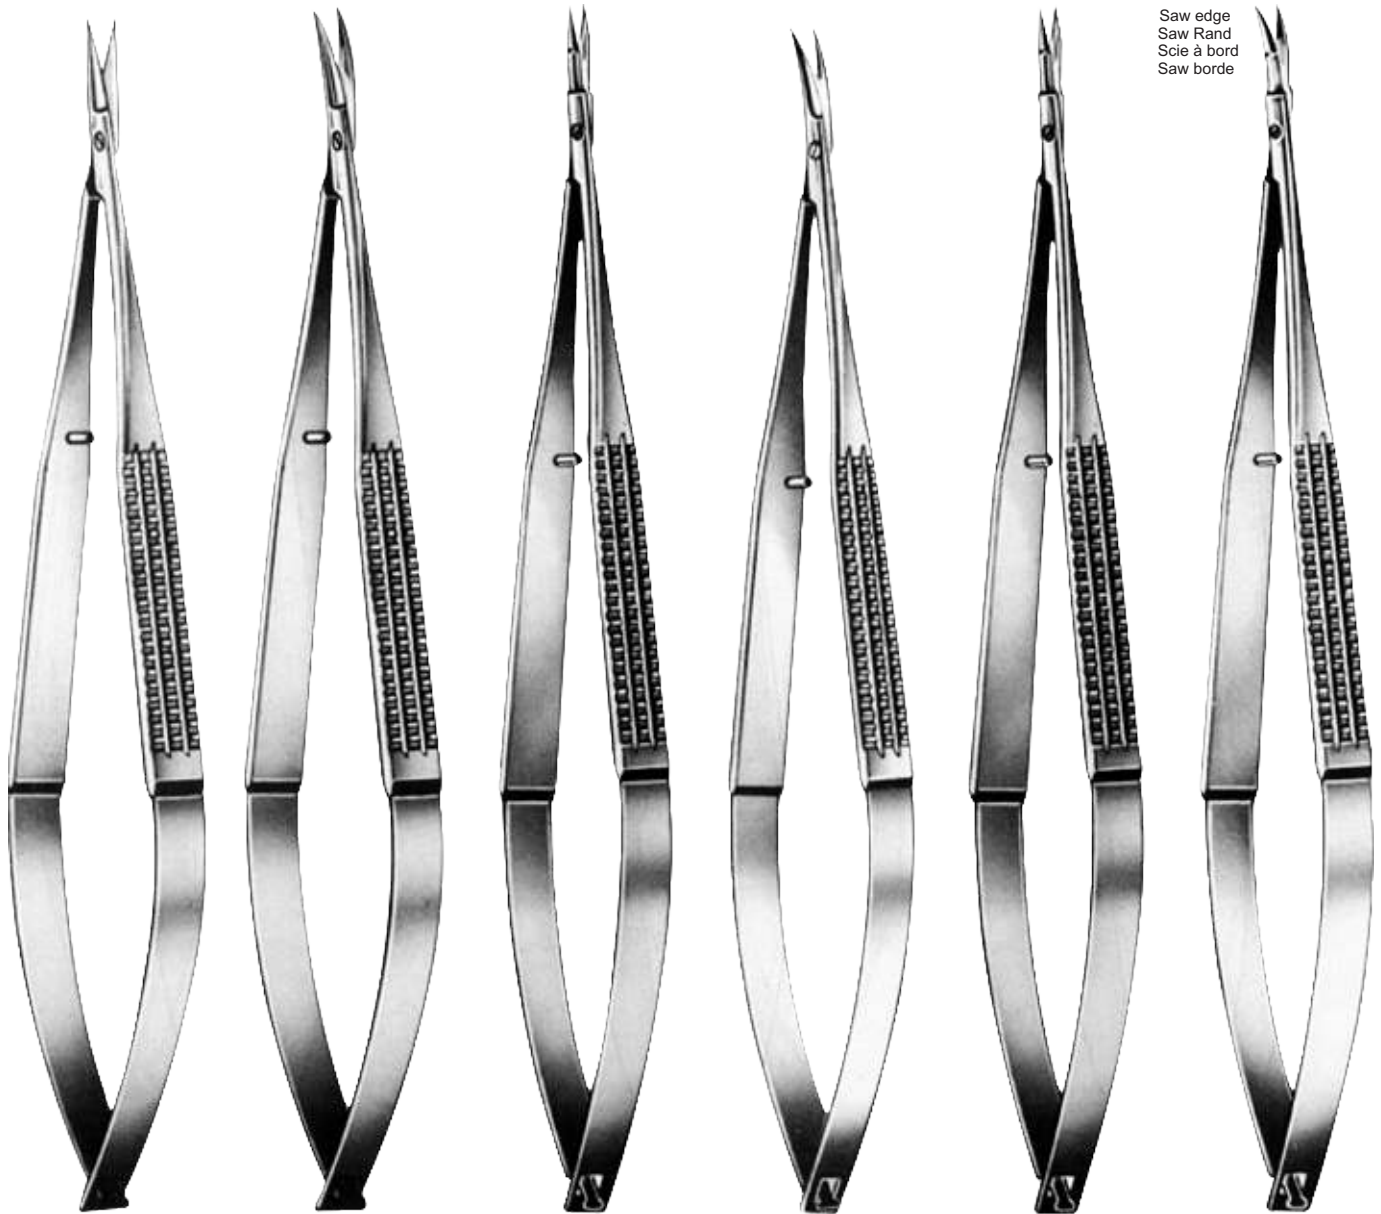

General Instruments

Micro Scissors
Micro Scissors

Ciseaux Micro
Micro Tijeras

Saw edge
Saw Rand
Scie à bord
Saw borde

SB-405-16
16cm/6¼"
Striaight
striaight
striaight
striaight

SB-406-16
16cm/6¼"
Curved
Gebogene
courbé
Curvo

SB-407-16
16cm/6¼"
Striaight
striaight
striaight
striaight

SB-408-16
16cm/6¼"
Curved
Gebogene
courbé
Curvo

Millesi
SB-409-16
16cm/6¼"
Striaight
striaight
striaight
striaight

Millesi
SB-410-16
16cm/6¼"
Curved
Gebogene
courbé
Curvo