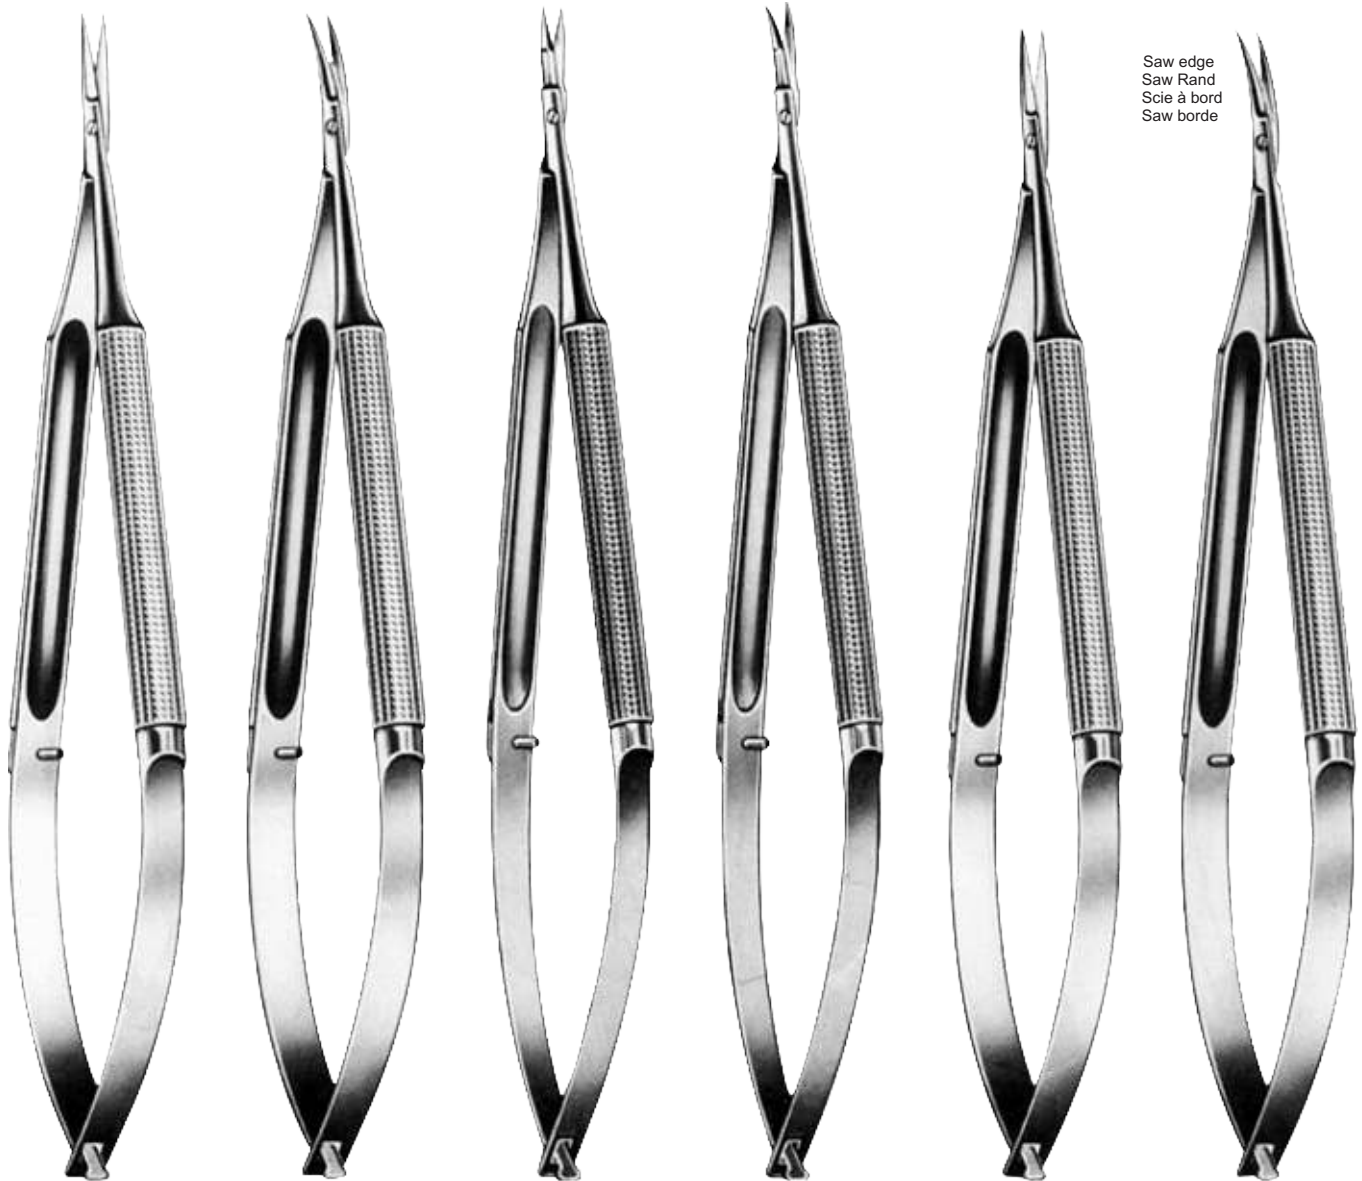

General Instruments

Micro Scissors
Micro Scissors

Ciseaux Micro
Micro Tijeras

Saw edge
Saw Rand
Scie à bord
Saw borde

SB-414-16
16cm/6¼"

Striight
striight
striight
striight

SB-415-16
16cm/6¼"

Curved
Gebogene
courbé
Curvo

SB-416-16
16cm/6¼"

Striight
striight
striight
striight

SB-417-16
16cm/6¼"

Curved
Gebogene
courbé
Curvo

SB-418-16
16cm/6¼"

Striight
striight
striight
striight

SB-419-16
16cm/6¼"

Curved
Gebogene
courbé
Curvo