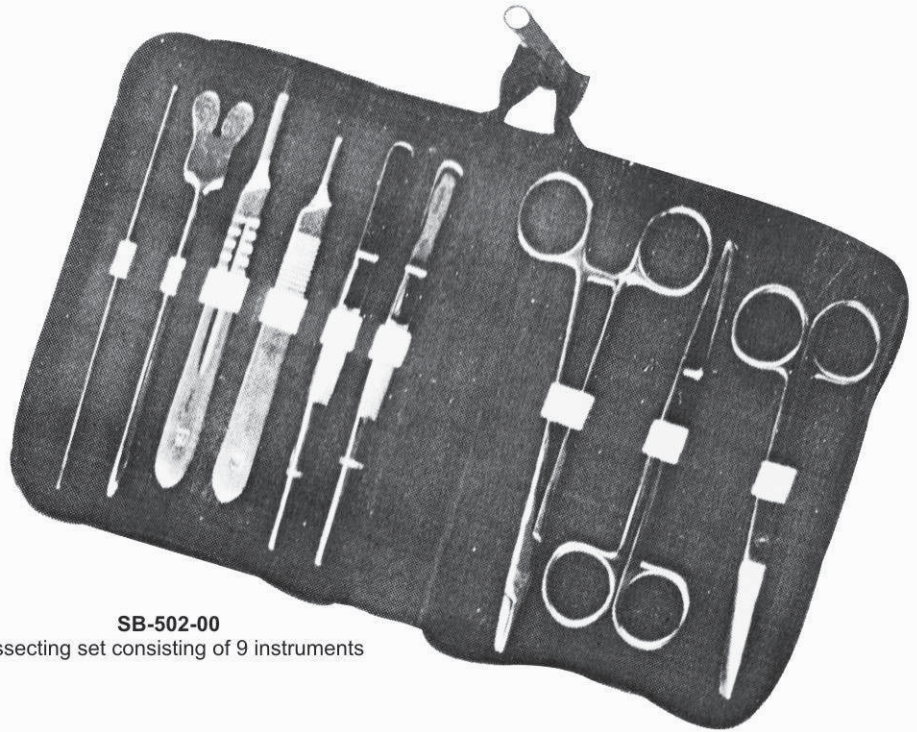

SB-489-02  
smooth

SB-489-00  
Hepp-Schiedel  
18 cm 7"

SB-490-22  
Pott-Smith  
22 cm

All needle Holders are available with TC and without TC

**SB-491-01**  
Castroviejo  
13 cm

**SB-491-02**  
Castroviejo  
13 cm

**SB-492-12**  
Castroviejo "TC"  
12 cm

**SB-493-12**  
Castroviejo Barraquer  
12 cm

**SB-494-18**  
Castroviejo Micro "TC"  
18 cm

- 1- Probe double end
- 2- Grooved director with tongue tie
- 3- B.P. Handle No 3
- 4- B.P. Handle No 4
- 5- Thum dressing forceps serrated 14 cm
- 6- Tissue forceps 14 cm 1x2 teeth
- 7- Mayo hegar needle holder 14 cm
- 8- Operating scissor 14 cm SH/BL str
- 9- Operating scissor 14 cm SH/BL cvd

**SB-502-00**  
Dissecting set consisting of 9 instruments

- 1- Probe double end
- 2- Grooved director with tongue tie
- 3- B.P. Handle No 3
- 4- B.P. Handle No 4
- 5- Thum dressing forceps serrated 14 cm
- 6- Tissue forceps 14 cm 1x2 teeth
- 7- Mayo hegar needle holder 14 cm
- 8- Operating scissor 14 cm SH/BL str
- 9- Operating scissor 14 cm SH/BL cvd
- 10- Kelly forceps 14 cm str
- 11- Kelly forceps 14 cm cvd