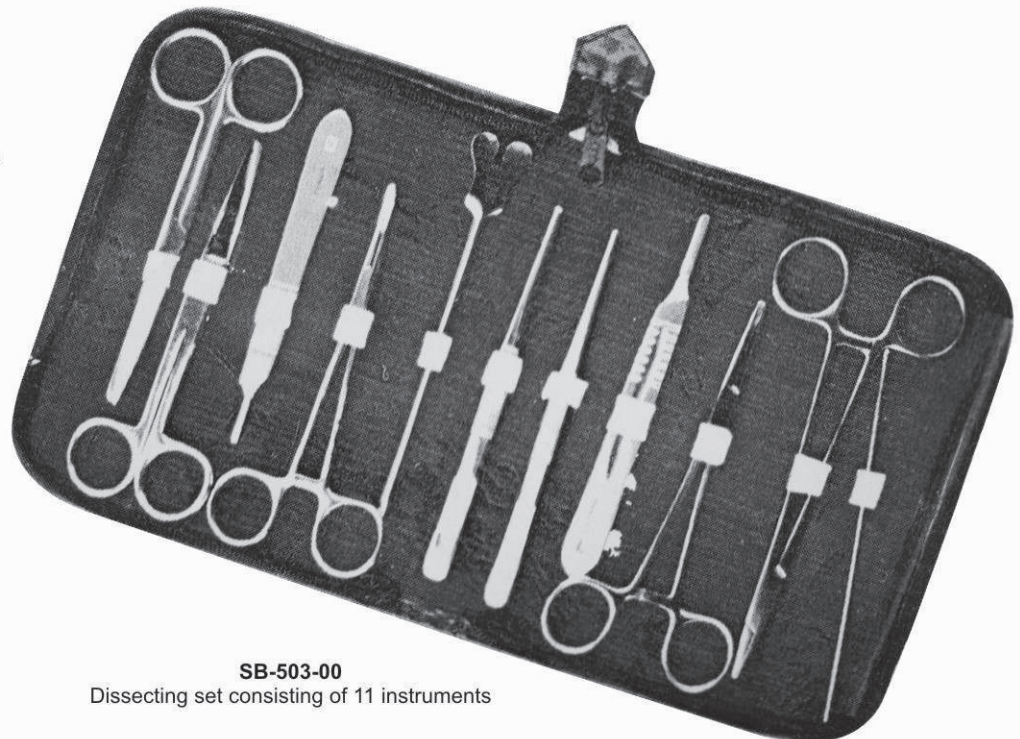

SB-489-02  
smooth

SB-489-00  
Hepp-Schiedel  
18 cm 7"

SB-490-22  
Pott-Smith  
22 cm

All needle Holders are available with TC and without TC

**SB-491-01**  
Castroviejo  
13 cm

**SB-491-02**  
Castroviejo  
13 cm

**SB-492-12**  
Castroviejo "TC"  
12 cm

**SB-493-12**  
Castroviejo Barraquer  
12 cm

**SB-494-18**  
Castroviejo Micro "TC"  
18 cm

- 1- Probe double end
- 2- Grooved director with tongue tie
- 3- B.P. Handle No 3
- 4- B.P. Handle No 4
- 5- Thum dressing forceps serrated 14 cm
- 6- Tissue forceps 14 cm 1x2 teeth
- 7- Mayo hegar needle holder 14 cm
- 8- Operating scissor 14 cm SH/BL str
- 9- Operating scissor 14 cm SH/BL cvd

**SB-502-00**  
Dissecting set consisting of 9 instruments

- 1- Probe double end
- 2- Grooved director with tongue tie
- 3- B.P. Handle No 3
- 4- B.P. Handle No 4
- 5- Thum dressing forceps serrated 14 cm
- 6- Tissue forceps 14 cm 1x2 teeth
- 7- Mayo hegar needle holder 14 cm
- 8- Operating scissor 14 cm SH/BL str
- 9- Operating scissor 14 cm SH/BL cvd
- 10- Kelly forceps 14 cm str
- 11- Kelly forceps 14 cm cvd